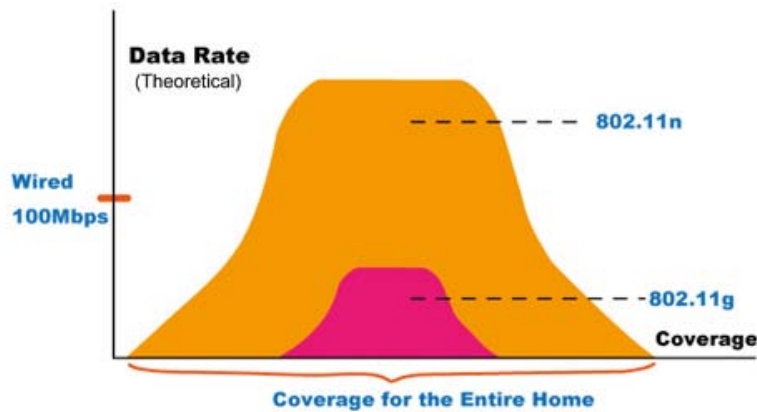

Faster Internet Access with Wi-Fi 802.11n*

With support for 802.11n, you can now enjoy faster surfing speeds than previous a/b/g wireless standards. This allows you enjoy quick downloading and streaming of large multimedia files; and with a full range of applications, help enhance your communications and computing experience.

Cutting-edge Mobility: Bluetooth V2.1*

With built-in Bluetooth support, the Eee PC™ lets you easily transfer data between Bluetooth-enabled devices' and brings forth excellent connectivity where work, learn and play experiences are enhanced by applications that easily connect two or more users remotely.